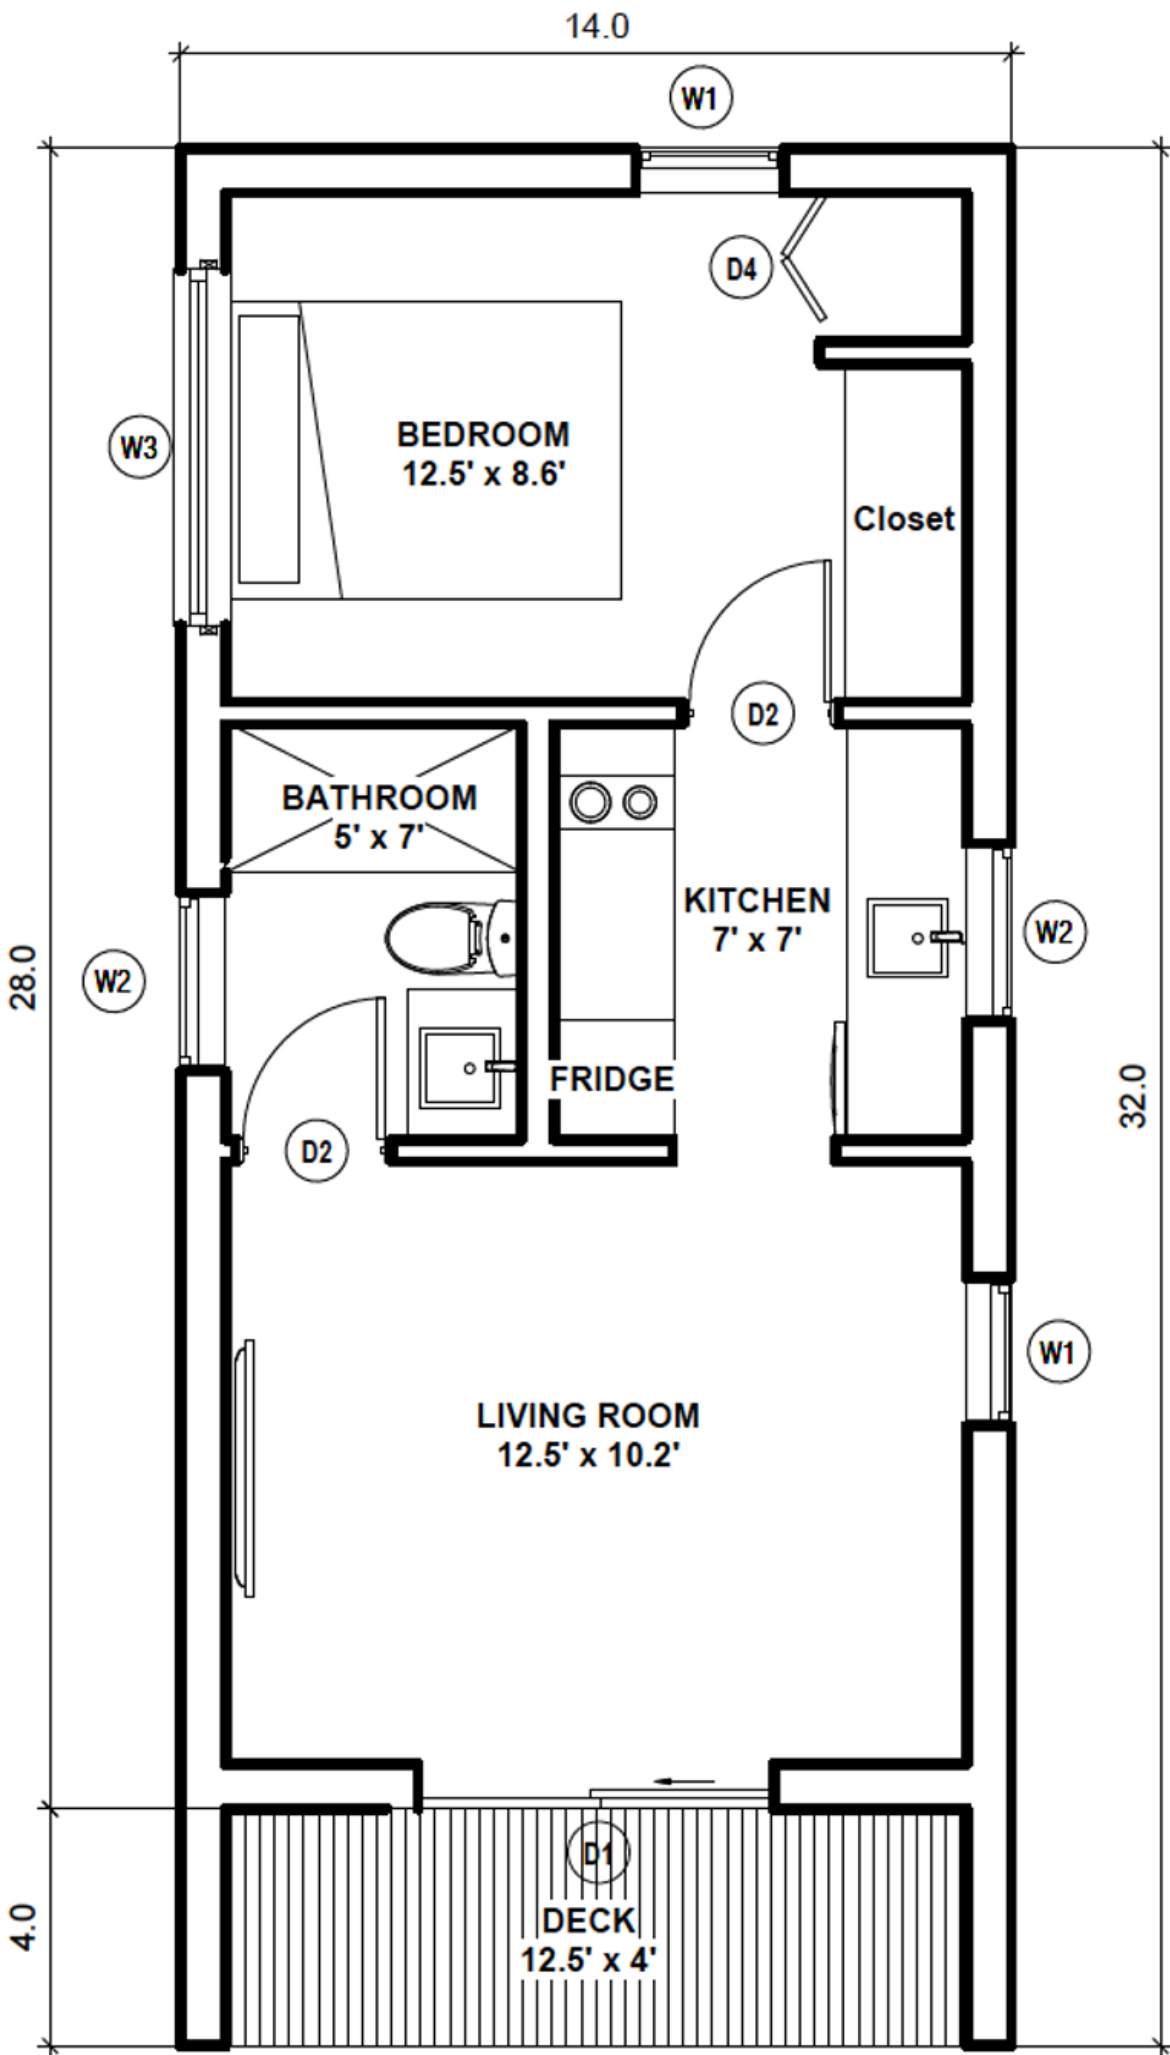

LITE P O D

LP 400

Size: 392 sqft
Living: 1 bed / 1 bath
Dims: 32' x 14'

LITE
POD
ELEVATIONS

LITE
POD
ELEVATIONS

LIGHT GAUGE STEEL FRAME (G90 Galvanized steel/50 KSI)

LGS Floor Panels 140mm back to back studs

LGS External Walls 90mm stud

LGS internal Non-loadbearing Walls 90mm stud

LGS Roof Panels 140mm back to back studs

INSULATION

R28 Floor - Blown-in Insulation

R26 Walls - R12 3" EPS Rigid Board + Fiberglass Batts R14

ROOFING

26-gauge Pro Lock metal roof (2 colour options – Iron Ore / Weathered Zinc)

Primed spruce facia (2 stain options – Charcoal / Light Grey)

Cedar facia (2 stain options - Charcoal / Light Grey) * upgrade option

Gas connection for propane or natural gas * upgrade option

Central data point for internet, TV and phone

LIGHTING

Exterior contemporary wall lights (black)

Interior 4" LED pot lights (black or white)

INTERIOR FINISHES