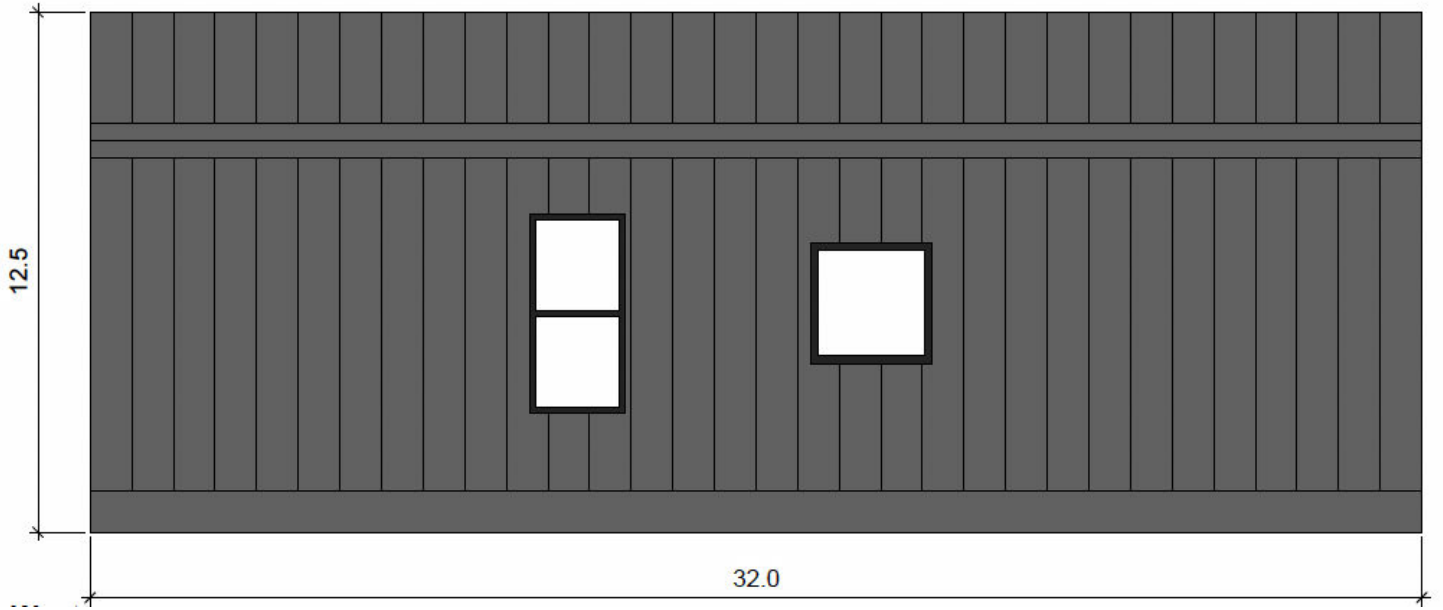

LITE P O D

LP 400

Size: 392 sqft
Living: 1 bed / 1 bath
Dims: 32' x 14'

LITE
POD
ELEVATIONS

LITE
POD
ELEVATIONS

LIGHT GAUGE STEEL FRAME (G90 Galvanized steel/50 KSI)

LGS Floor Panels 140mm back to back studs

LGS External Walls 90mm stud

LGS internal Non-loadbearing Walls 90mm stud

LGS Roof Panels 140mm back to back studs

INSULATION

R28 Floor - Blown-in Insulation

R26 Walls - R12 3" EPS Rigid Board + Fiberglass Batts R14