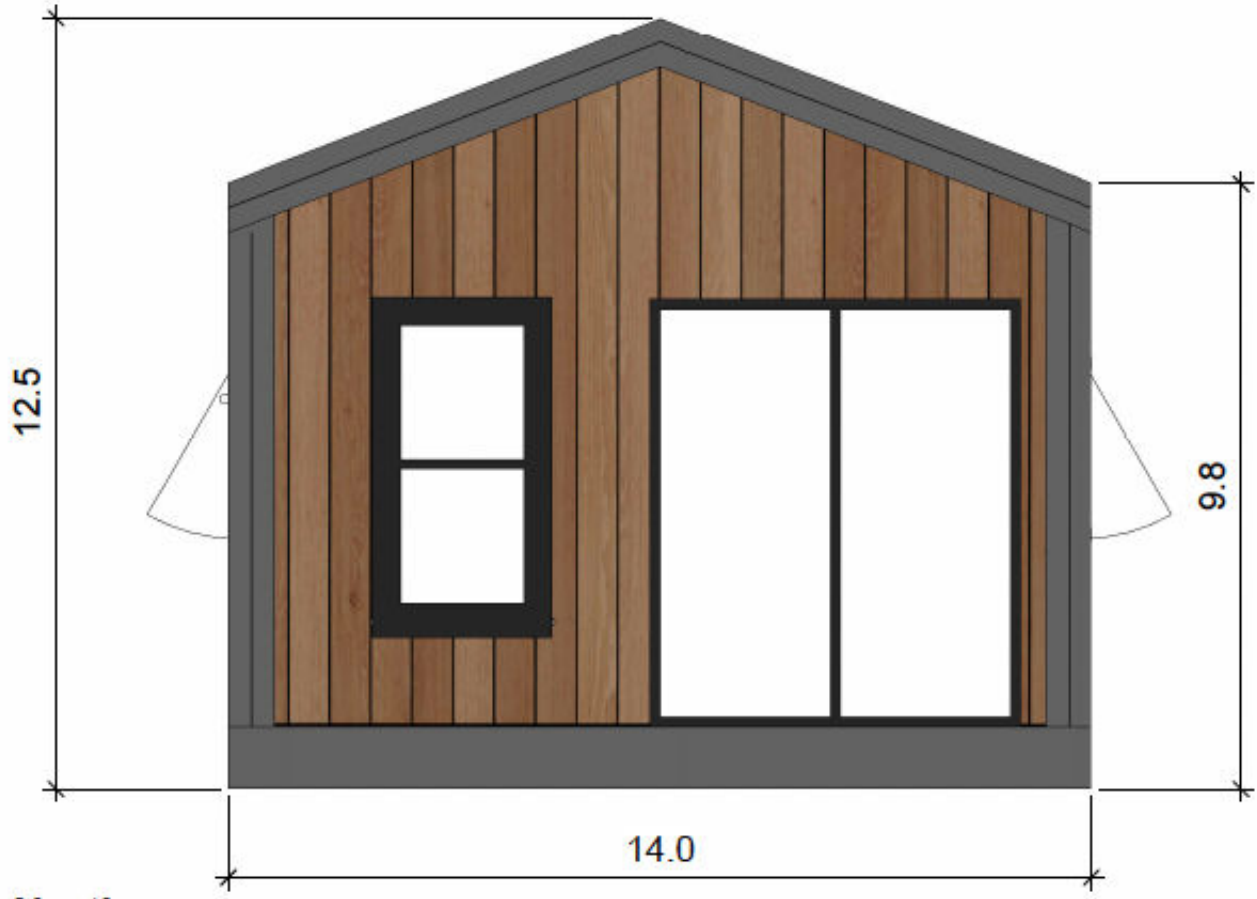

LITE P O D

LP 400

Size: 392 sqft
Living: 1 bed / 1 bath
Dims: 32' x 14'

LITE
POD
ELEVATIONS

LITE
POD
ELEVATIONS

LIGHT GAUGE STEEL FRAME (G90 Galvanized steel/50 KSI)

LGS Floor Panels 140mm back to back studs

LGS External Walls 90mm stud

LGS internal Non-loadbearing Walls 90mm stud

LGS Roof Panels 140mm back to back studs

INSULATION

R28 Floor - Blown-in Insulation

R26 Walls - R12 3" EPS Rigid Board + Fiberglass Batts R14

R33 Gable Roof - R12 3" EPS Rigid Board + Fiberglass Batts R20

FLOOR SYSTEM

3/4" T&G Gold Edge OSB sub-floor

SIDING

James Hardie smooth panel board (2 colour options - Charcoal / Light grey)

Cedar wood accents (2 stain options - Natural / Tan)

ROOFING

26-gauge Pro Lock metal roof (2 colour options – Iron Ore / Weathered Zinc)

Primed spruce facia (2 stain options – Charcoal / Light Grey)

Cedar facia (2 stain options - Charcoal / Light Grey) * upgrade option